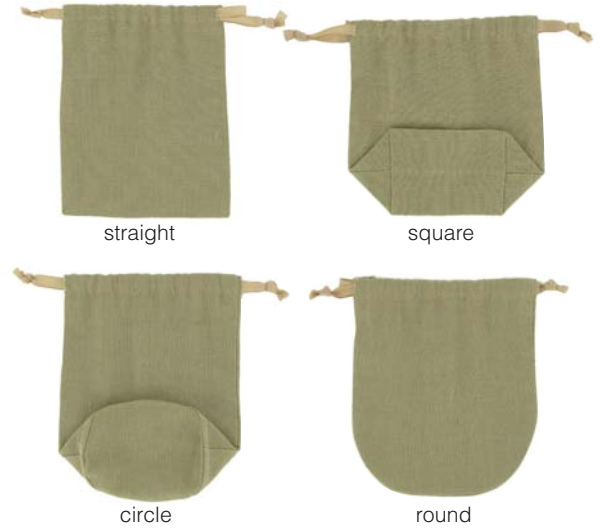

PINK

RED

YELLOW

BROWN

BLACK

CUSTOM POUCHES

The FINISHING

The BOTTOM