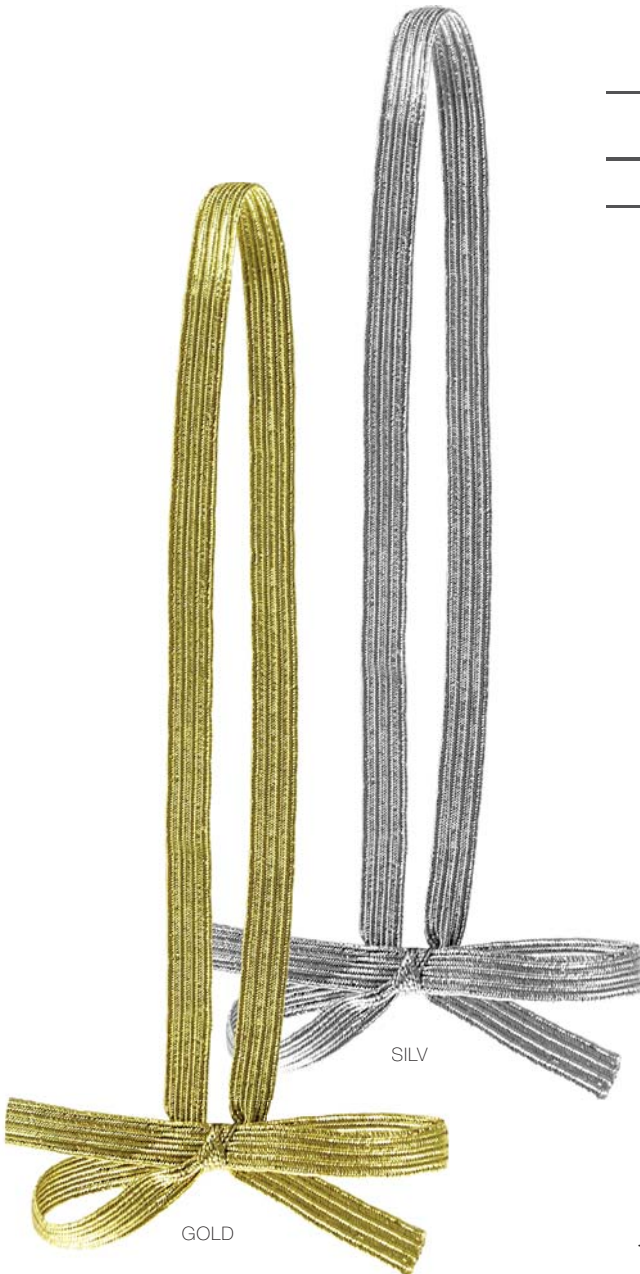

(*) The flat elastics displayed in this page also come per roll. Please check with your local sales representative for stock availability.