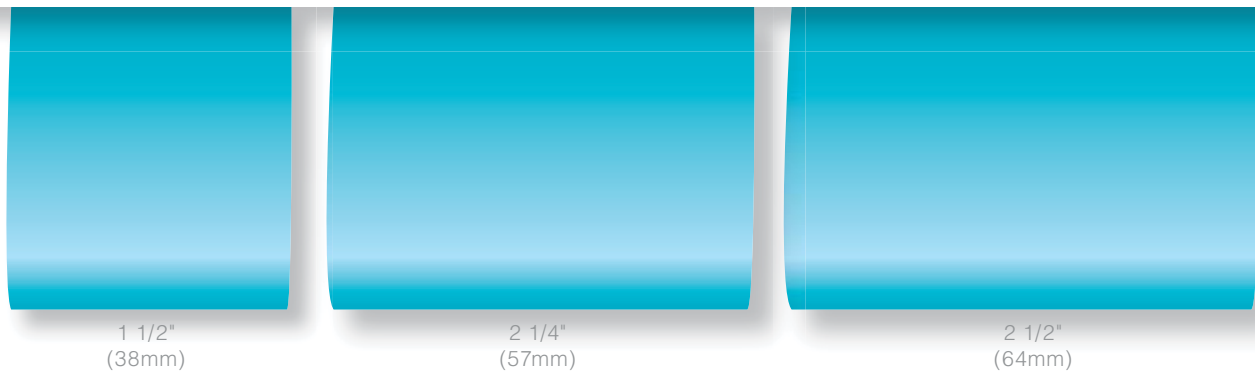

RIBBONS

check our website at papillonribbon.com

Ribbon width chart

STANDARD
WIDTHS

When printing ribbon keep in mind...

*Logo printing is a popular choice to further enhance your brand.
Please note, every ribbon has its own composition and will behave differently when printed.*

Please contact your local sales representative for more information.

HOW TO ORDER

*Contact your local sales representative for info about ordering,
art submission guidelines, or further questions.*

Call USA: 1-800-229-2998 or email us at sales@papillonusa.com
Call Canada: 1-800-209-1372 or email us at sales@papilloncanada.com