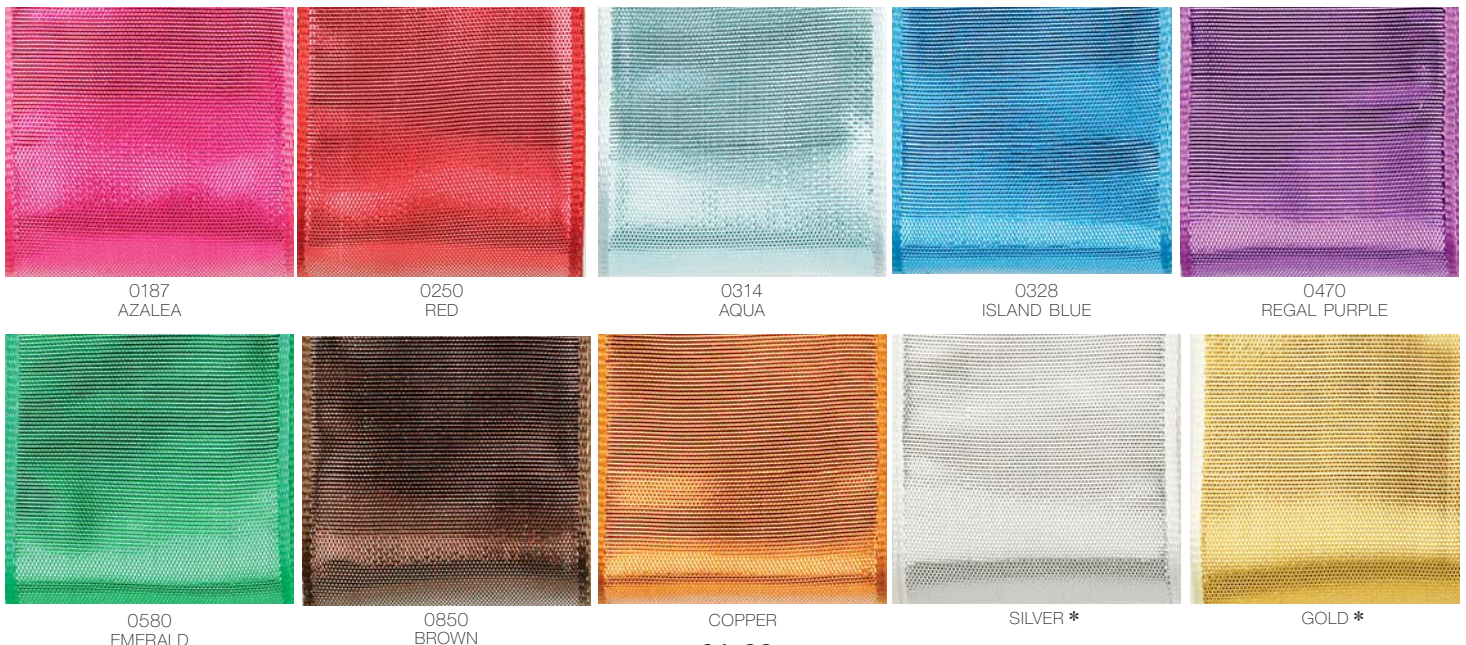

7318 Karat (wired)

PATTERN	PUT-UP (yds.)	WIDTH
73181	10	1 1/2"
73185	50	

7318 Karat (non wired)

PATTERN	PUT-UP (yds.)	WIDTH
73182	20	3/8"
		5/8"
73180	100	7/8"

* Also available in 1/4" & 1 1/2" (100yds.)

WIRE EDGED