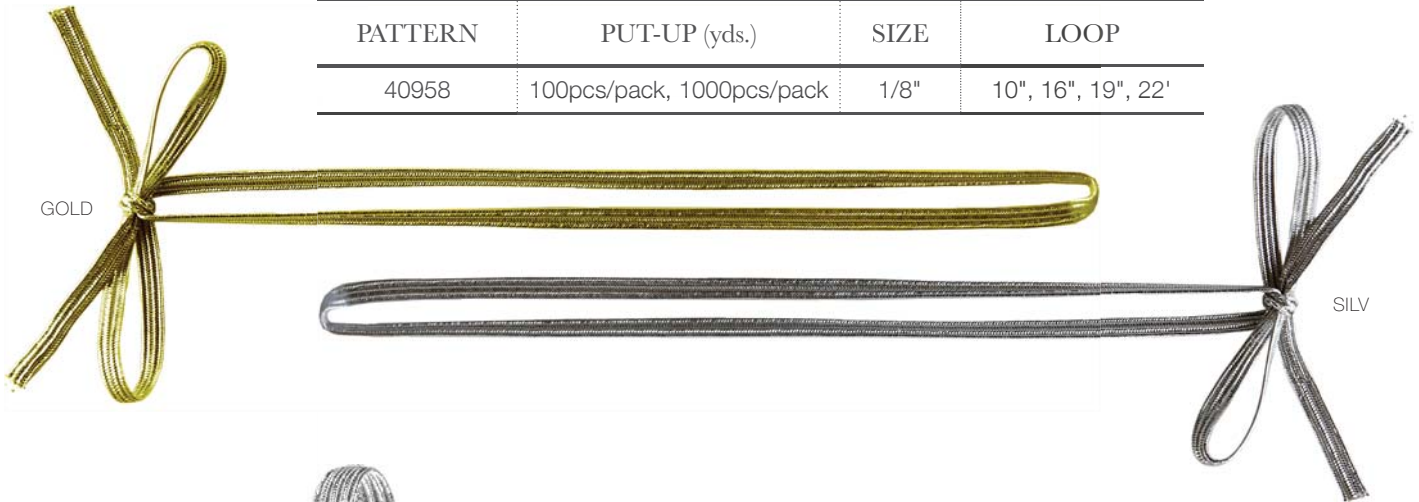

40958 Flat Elastic Loop (*)

PATTERN	PUT-UP (yds.)	SIZE	LOOP
40958	100pcs/pack, 1000pcs/pack	1/8"	10", 16", 19", 22'

64853 Flat Elastic Loop (*)

PATTERN	PUT-UP (yds.)	SIZE	LOOP
64853	100pcs/pack, 1000pcs/pack	1/4"	10", 16", 19", 22'