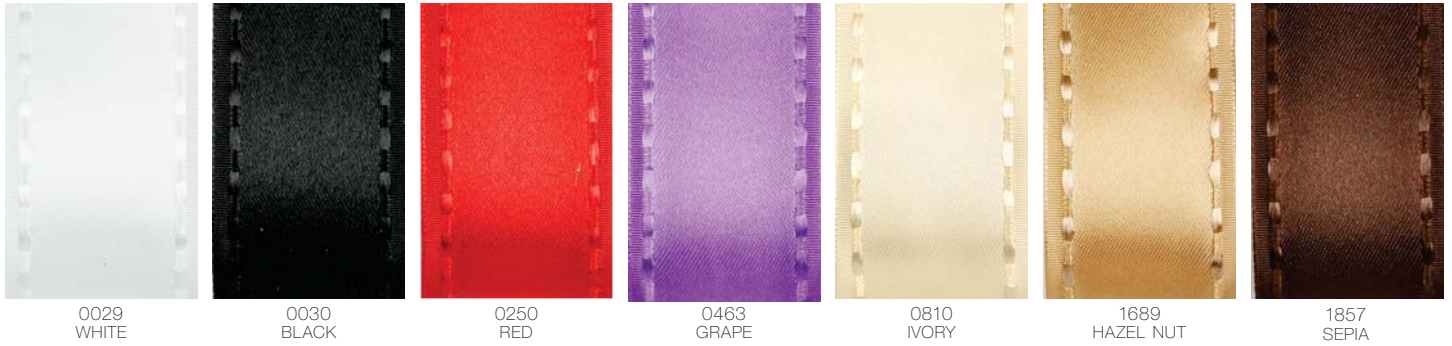

0587
FOREST

0690
OLD GOLD

0745
ORANGE

0810
IVORY

9545 Splendor

PATTERN	PUT-UP (yds.)	WIDTH
95450	100	5/8", 1"
9545B	25	

9588 Smooth Classic

PATTERN	PUT-UP (yds.)	WIDTH
95881	10	1 1/2"
9588B	25	7/8"
95885	50	7/8", 1 1/2"