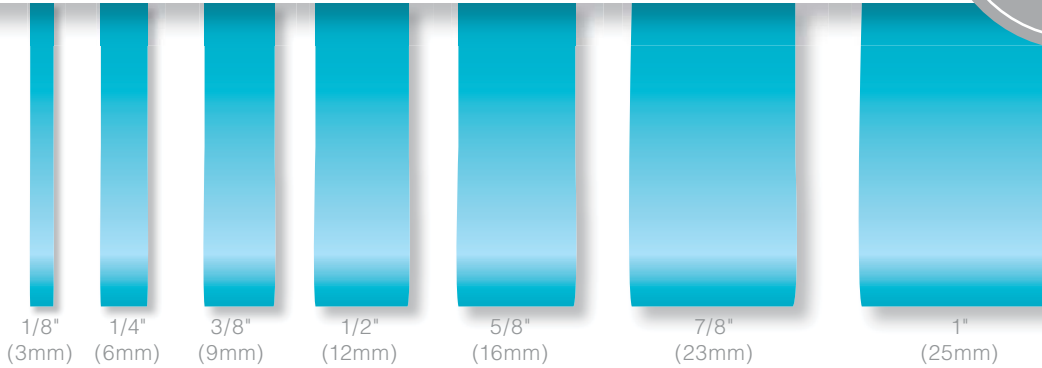

RIBBONS

check our website at papillonribbon.com

Ribbon width chart

STANDARD
WIDTHS

When printing ribbon keep in mind...

*Logo printing is a popular choice to further enhance your brand.
Please note, every ribbon has its own composition and will behave differently when printed.*

Please contact your local sales representative for more information.

HOW TO ORDER

*Contact your local sales representative for info about ordering,
art submission guidelines, or further questions.*

Call USA: 1-800-229-2998 or email us at sales@papillonusa.com
Call Canada: 1-800-209-1372 or email us at sales@papilloncanada.com