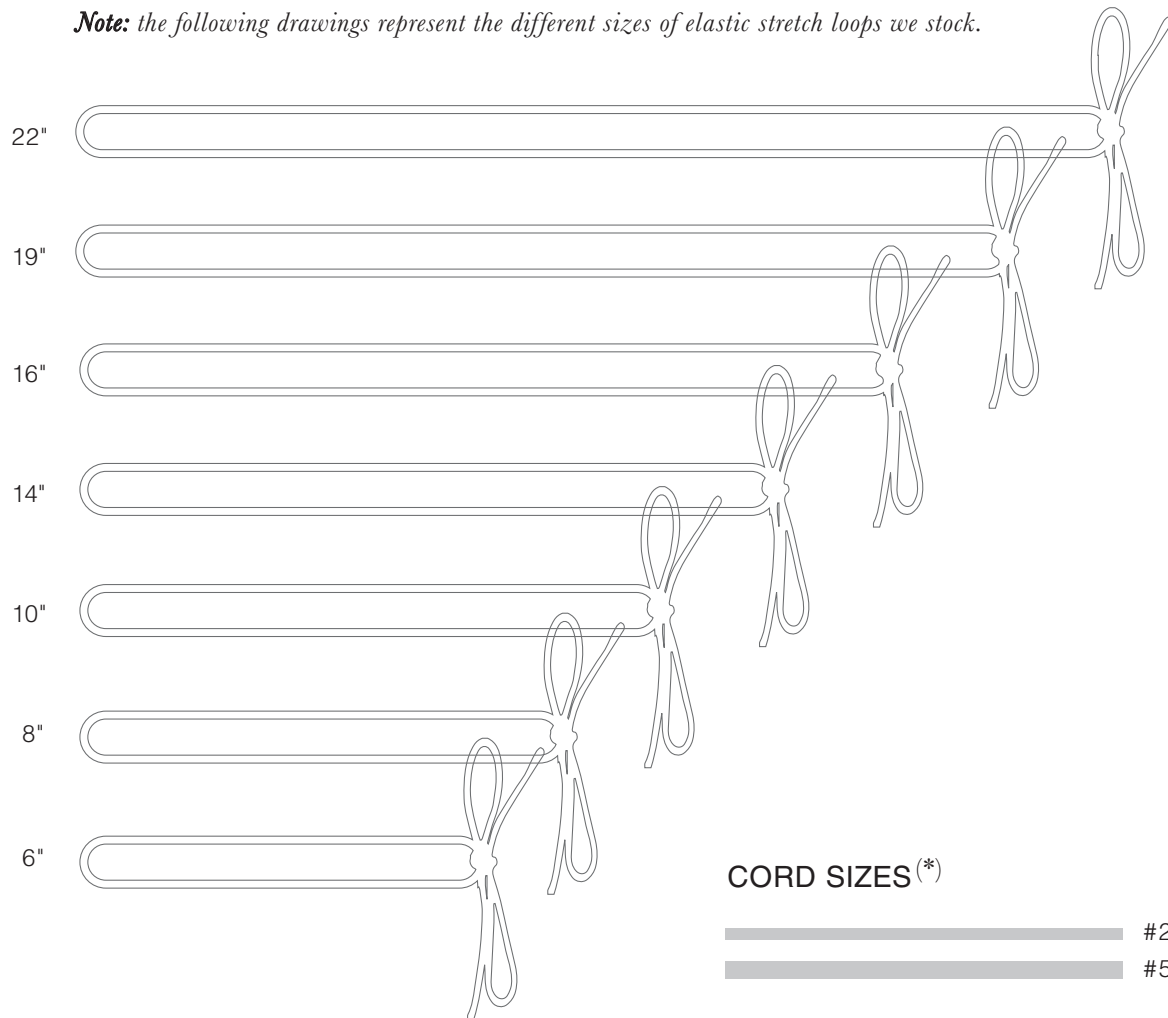

CORDS & ELASTICS

Size charts

ELASTIC STRETCH LOOP SIZES

(Elastic thickness #05: 3/32" for all sizes shown)

Note: the following drawings represent the different sizes of elastic stretch loops we stock.

CORD SIZES (*)

- #2 (1/8")
- #5 (3/32")

FLAT ELASTIC SIZES

- #6 (1/8")
- #9 (1/4")

ELASTIC SIZES (*)

- #1 (1/32")
- #3 (1/16")
- #5 (3/32")

(*) The cord and elastic sizes above represent the different thickness of cords and elastics we stock per roll which are shown in pages 2 and 3 of this section.

Note: Bulk put-ups available. Contact your sales representative for availability.

HOW TO ORDER

Contact your local sales representative for info about ordering,
art submission guidelines, or further questions.

Call USA: 1-800-229-2998 or email us at sales@papillonusa.com
Call Canada: 1-800-209-1372 or email us at sales@papilloncanada.com